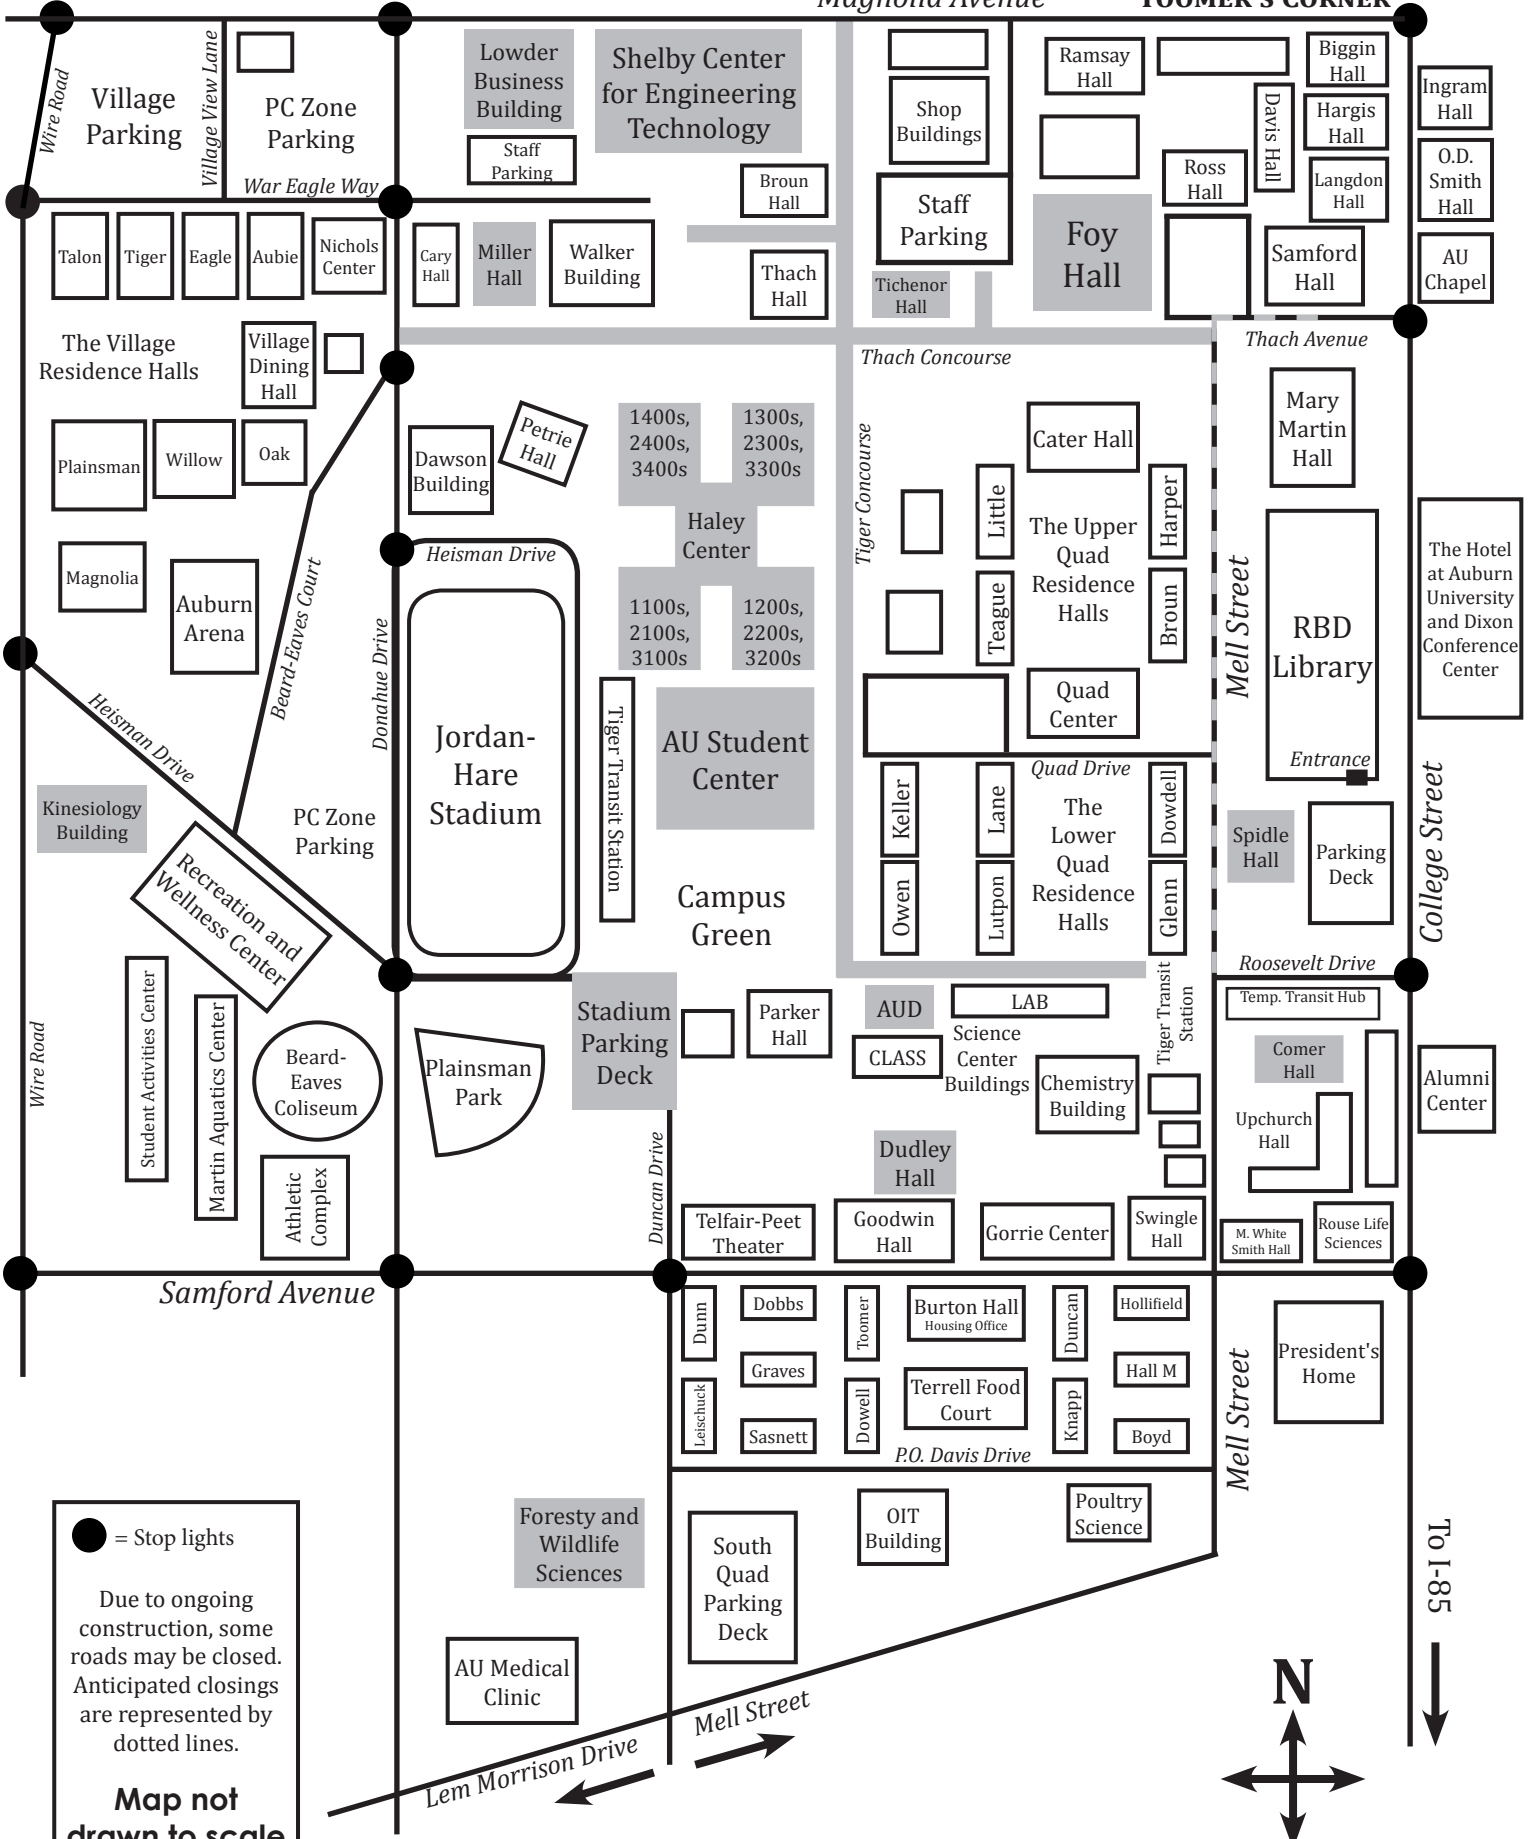

AUBURN UNIVERSITY CAMPUS MAP

Magnolia Avenue

TOOMER'S CORNER

● = Stop lights

Due to ongoing construction, some roads may be closed. Anticipated closings are represented by dotted lines.

Map not drawn to scale

For official parking zones, refer to auburn.edu/parking.