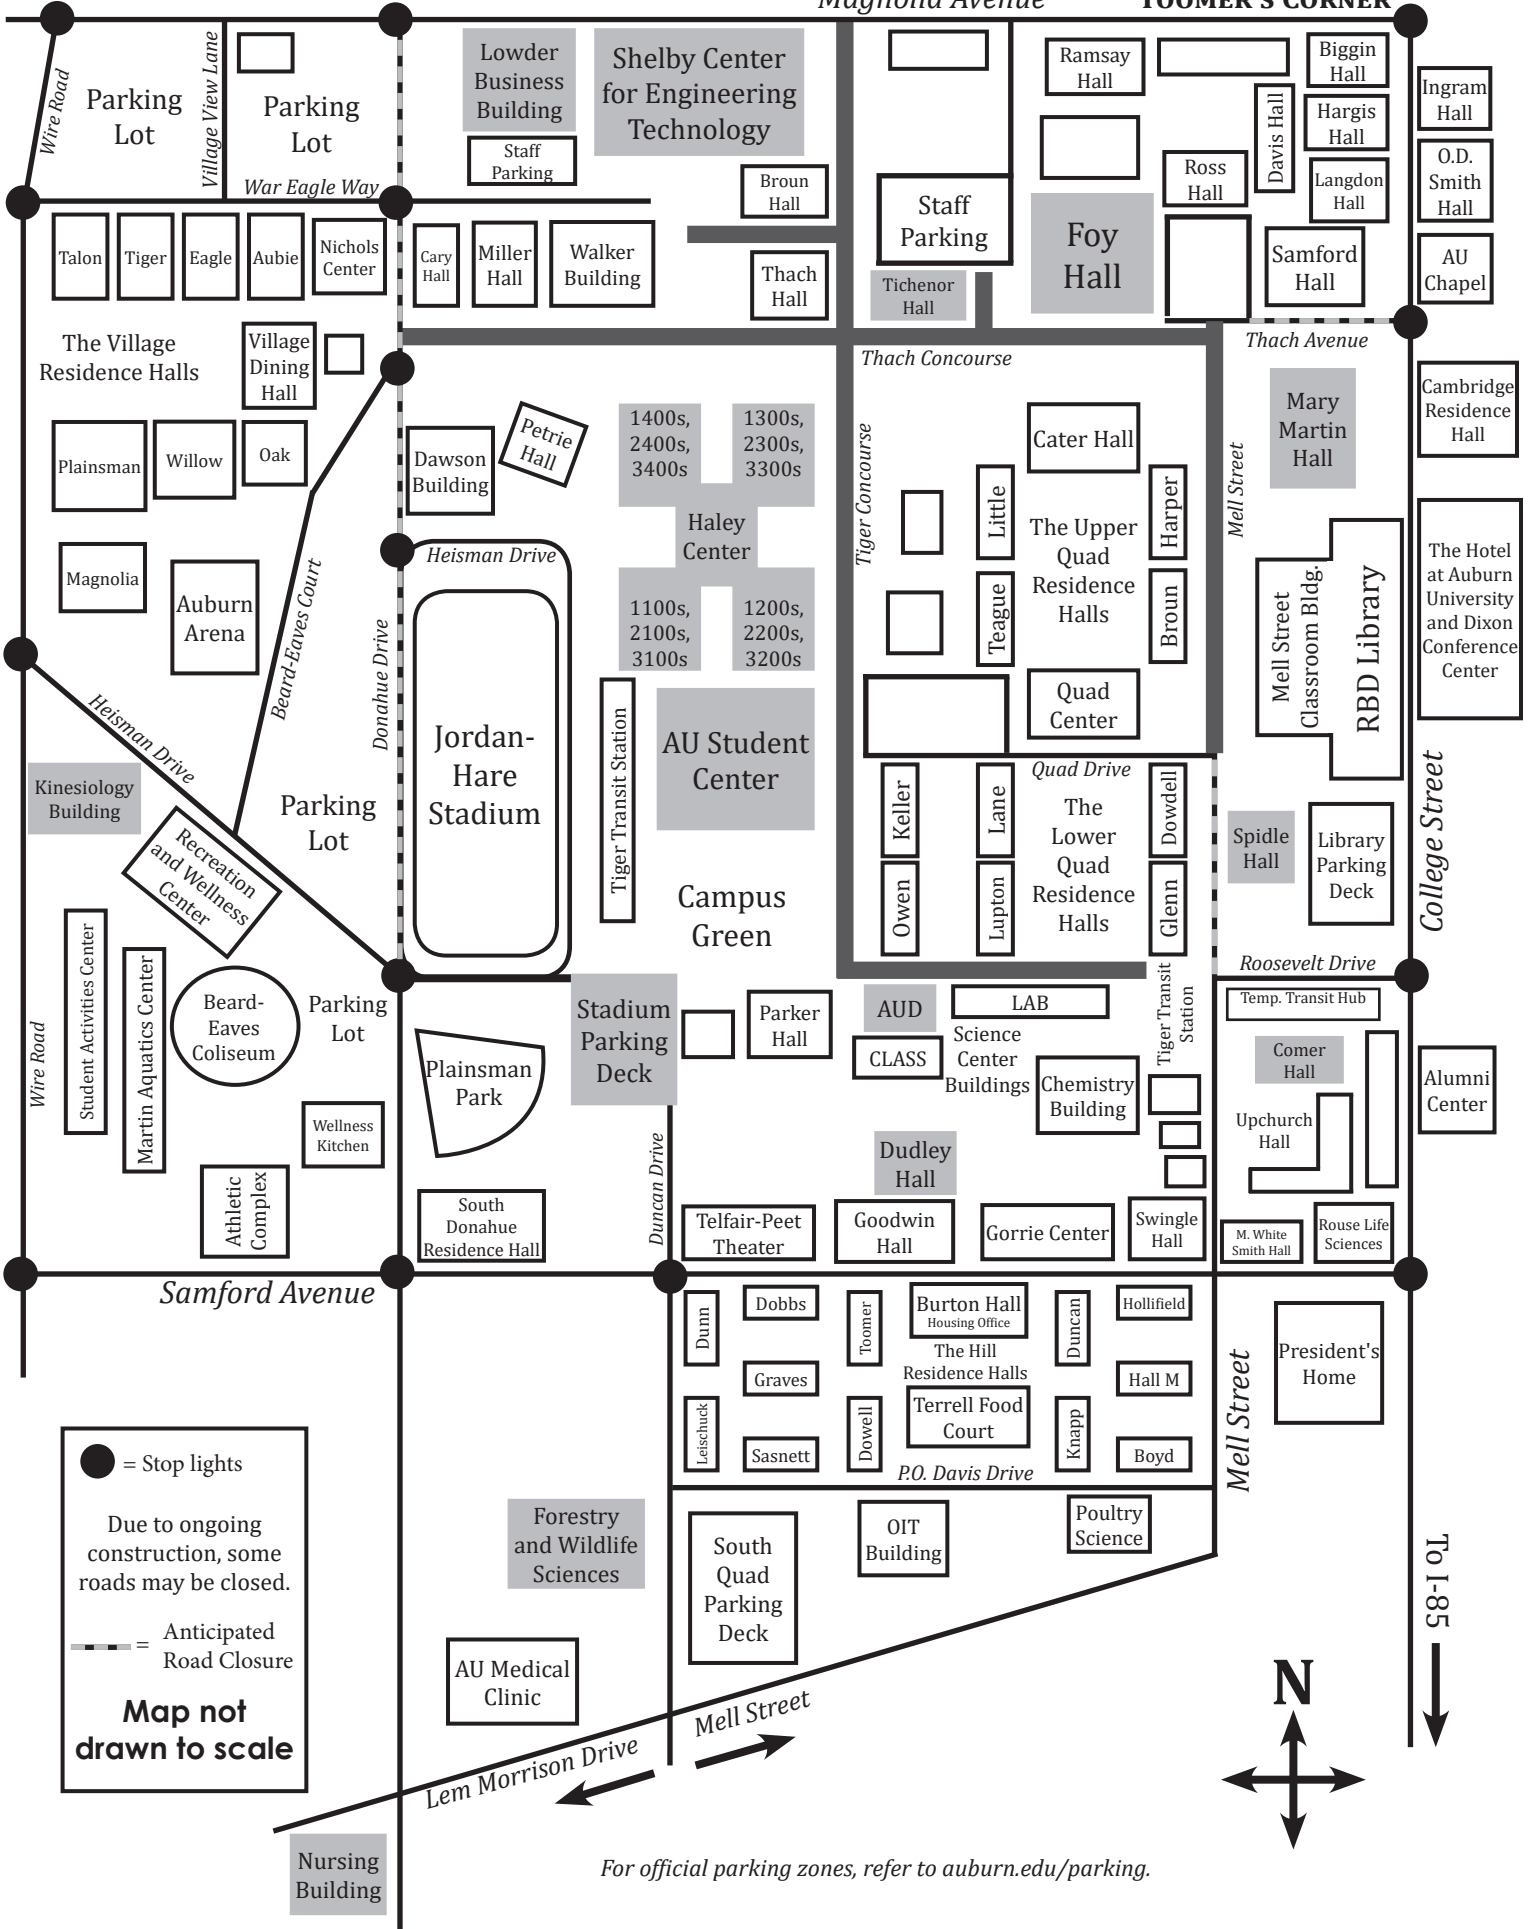

# AUBURN UNIVERSITY CAMPUS MAP

Magnolia Avenue

TOOMER'S CORNER

● = Stop lights

Due to ongoing construction, some roads may be closed.

--- = Anticipated Road Closure

**Map not drawn to scale**

TO I-85

For official parking zones, refer to [auburn.edu/parking](http://auburn.edu/parking).