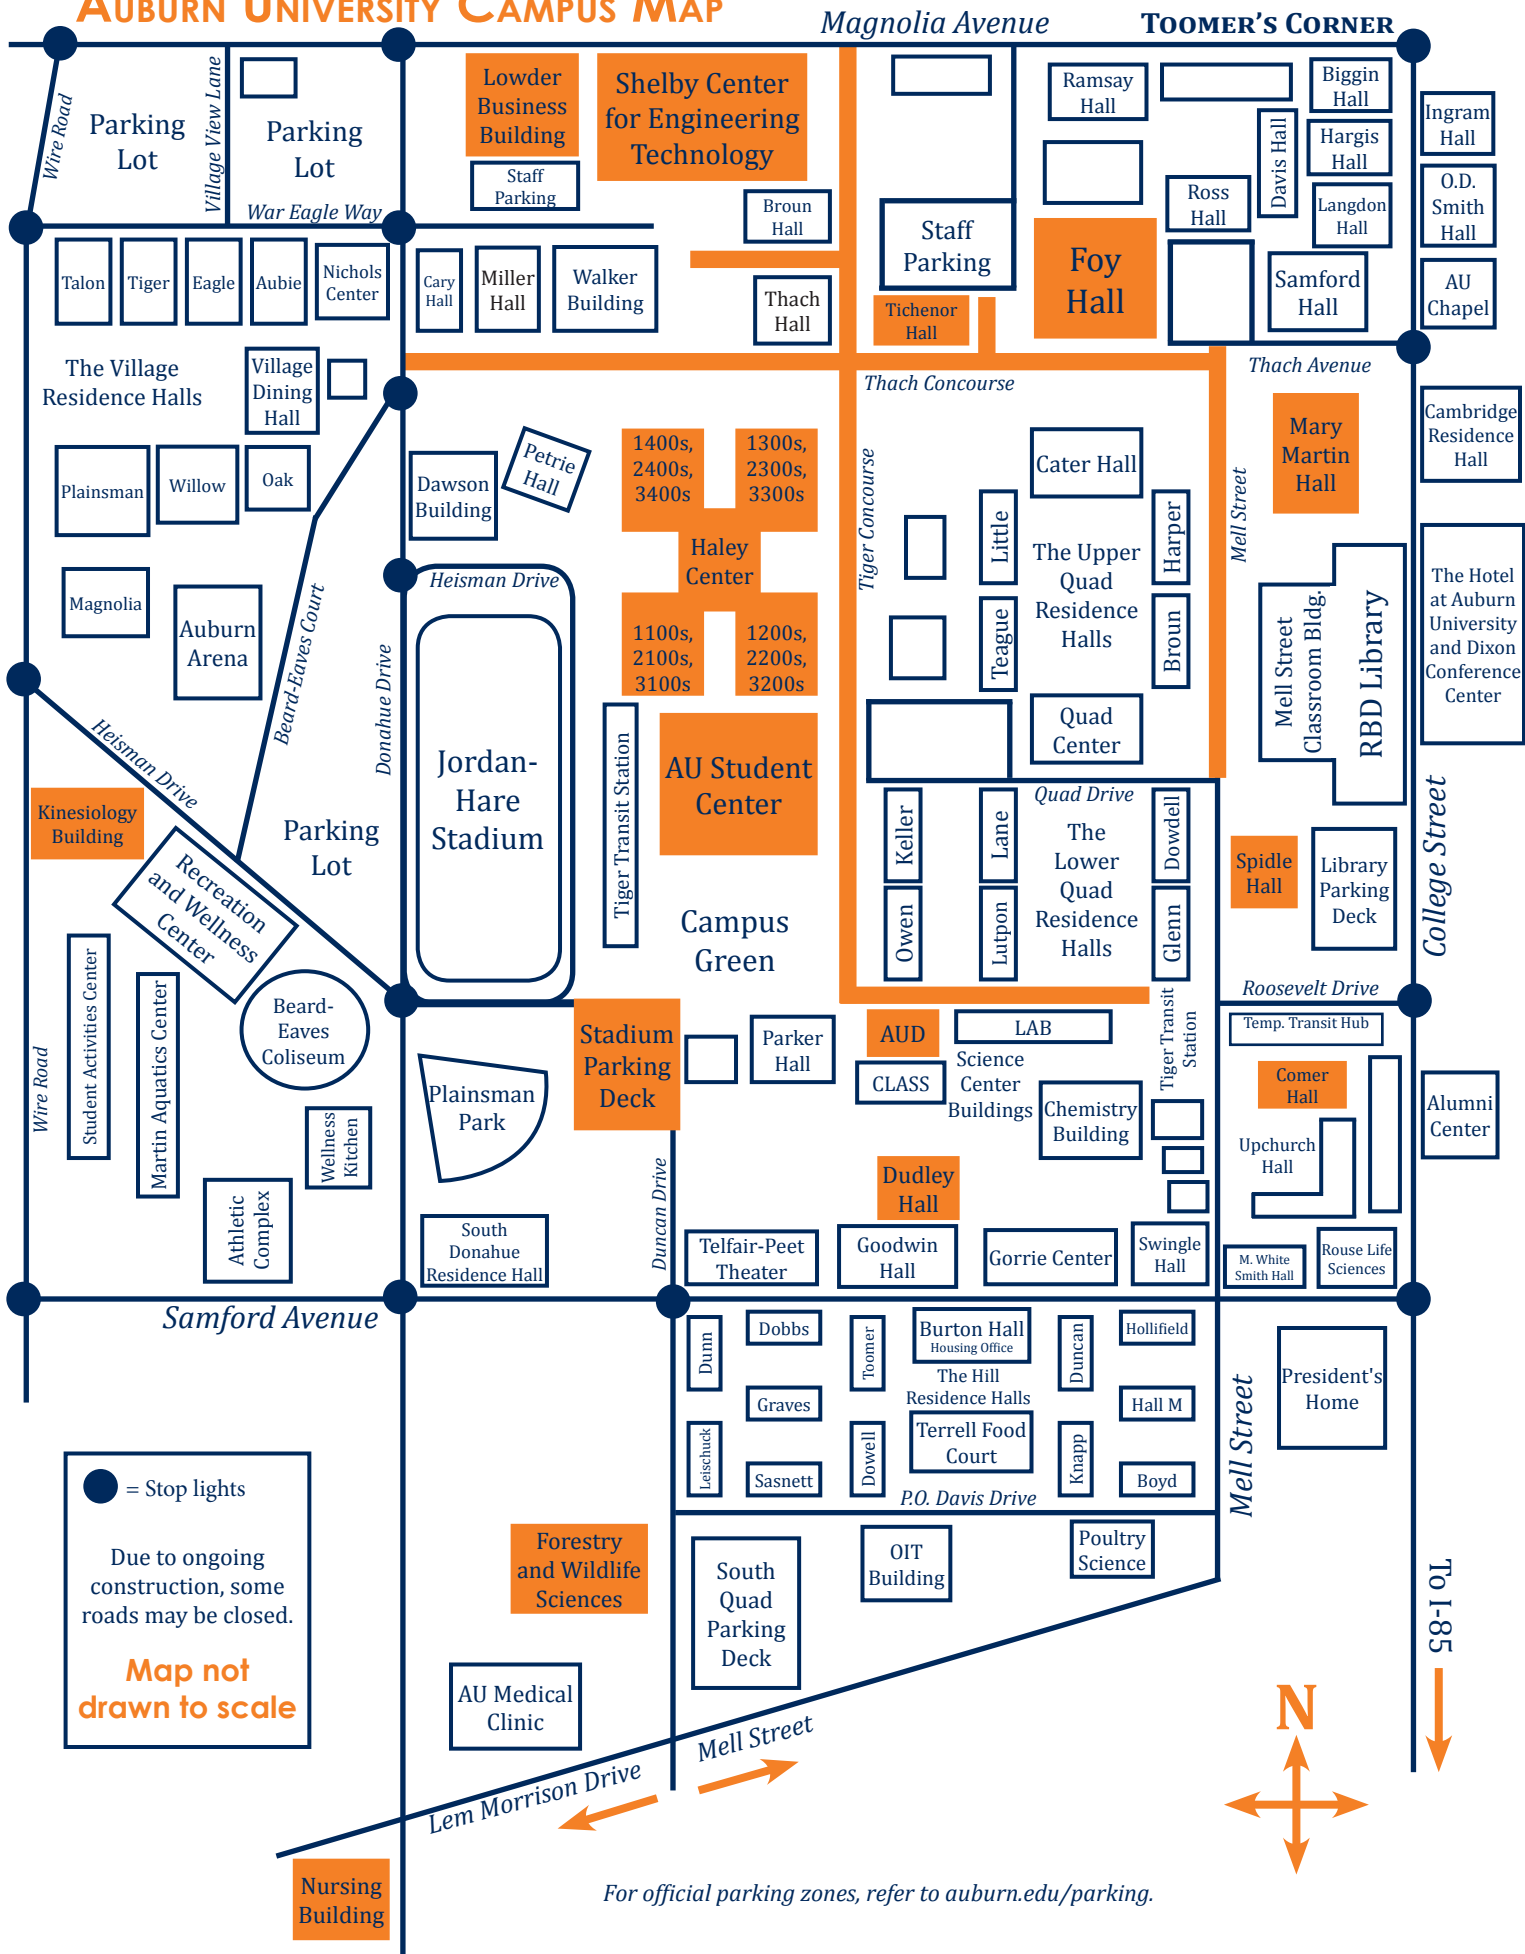

# AUBURN UNIVERSITY CAMPUS MAP

For official parking zones, refer to [auburn.edu/parking](http://auburn.edu/parking).