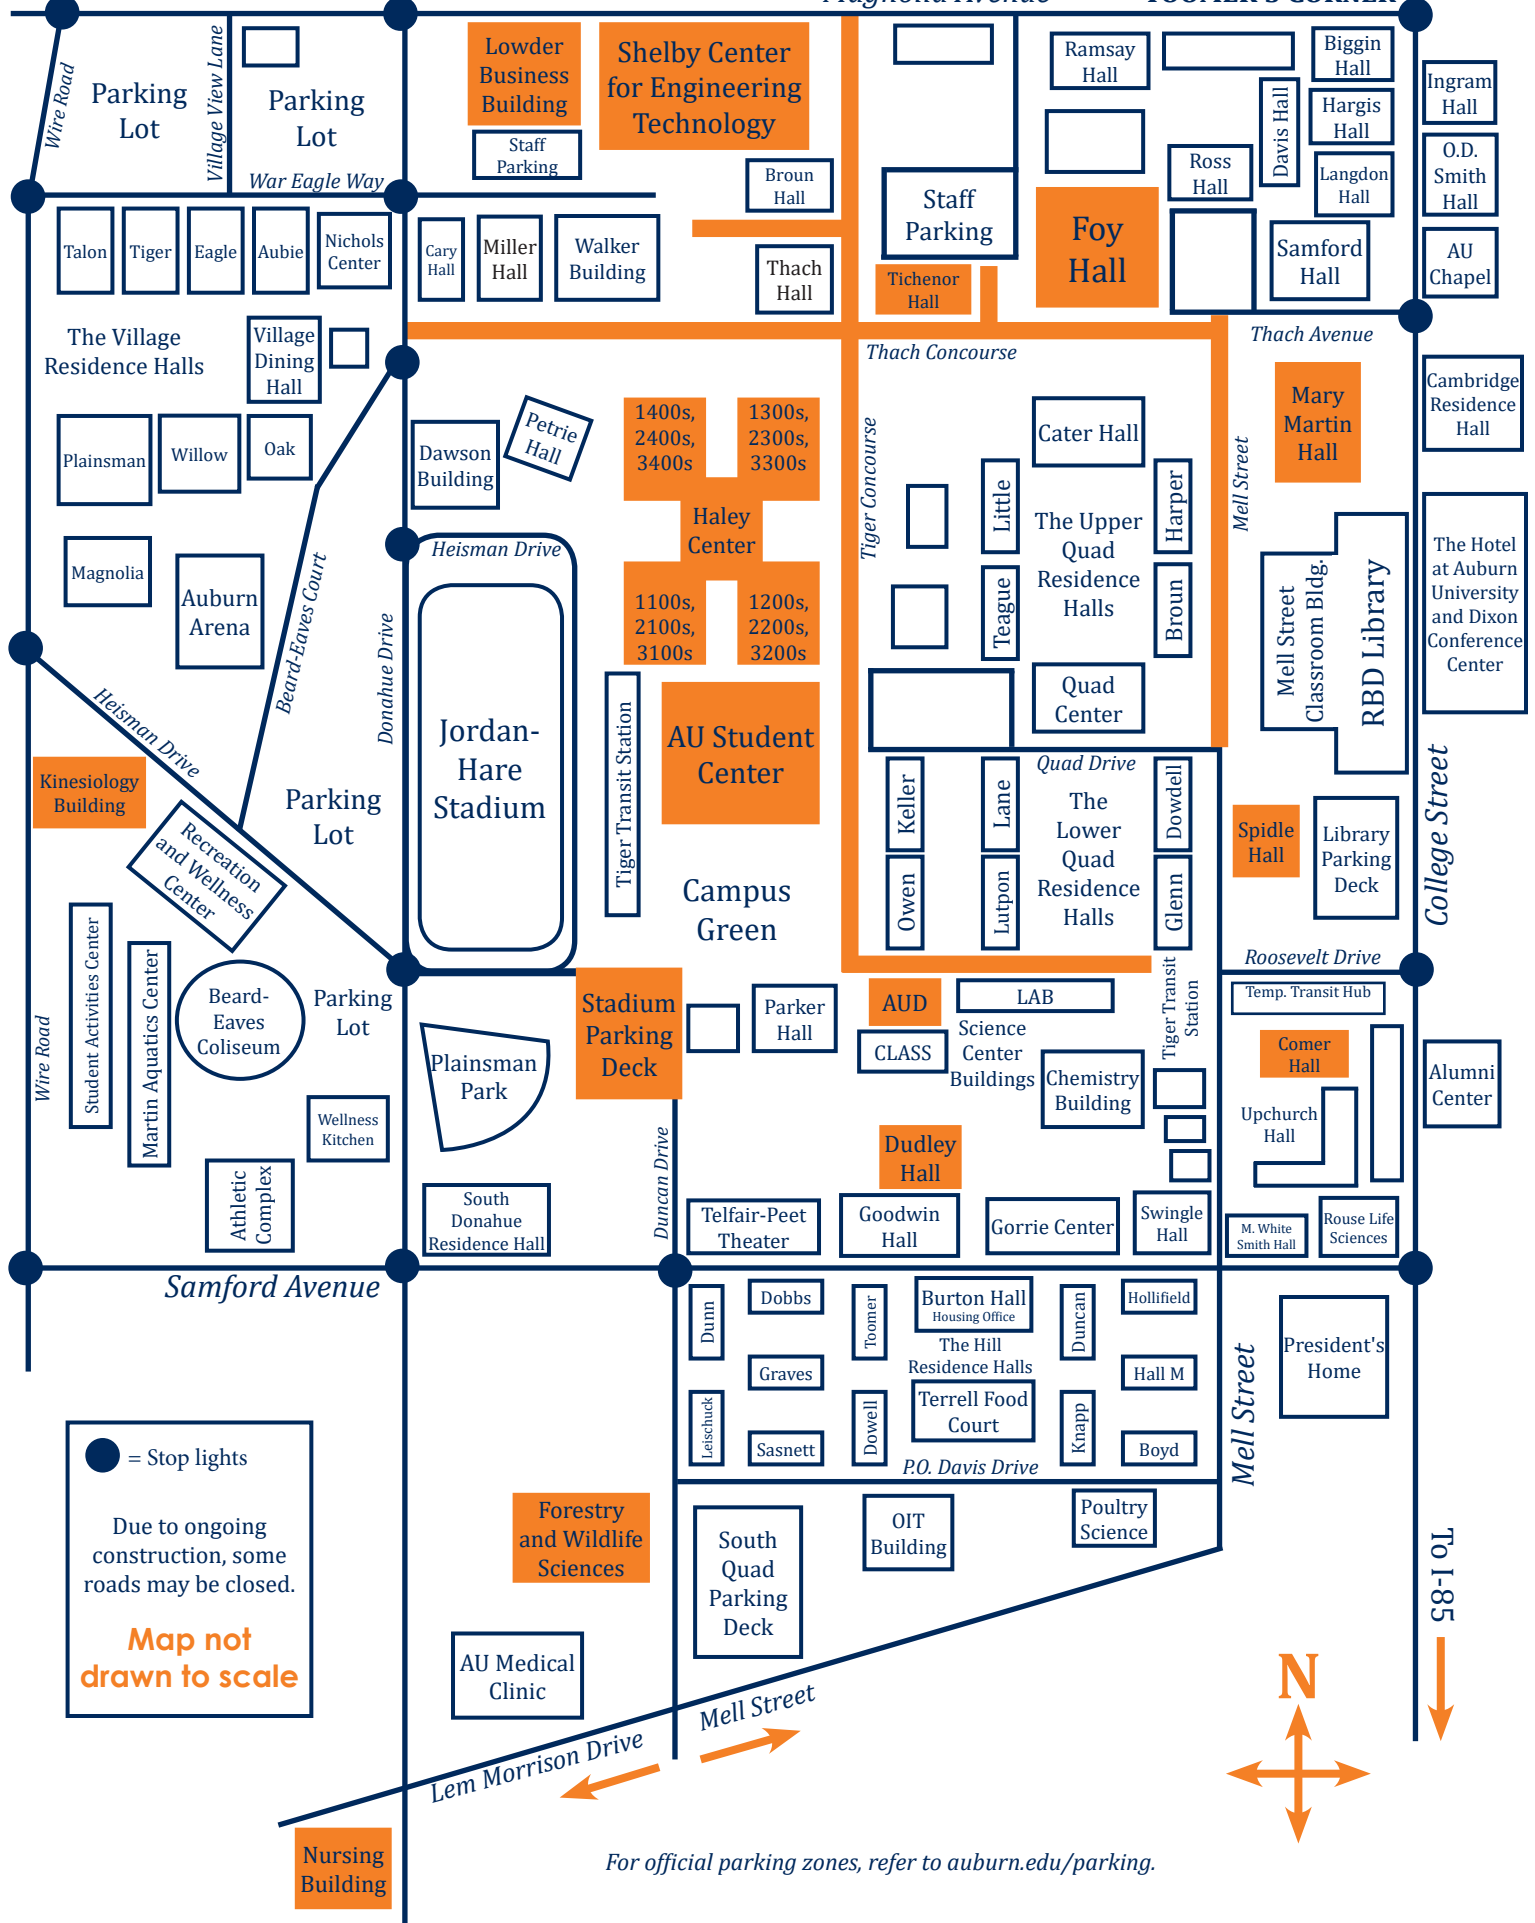

AUBURN UNIVERSITY CAMPUS MAP

Magnolia Avenue

TOOMER'S CORNER

● = Stop lights

Due to ongoing construction, some roads may be closed.

Map not drawn to scale

For official parking zones, refer to auburn.edu/parking.