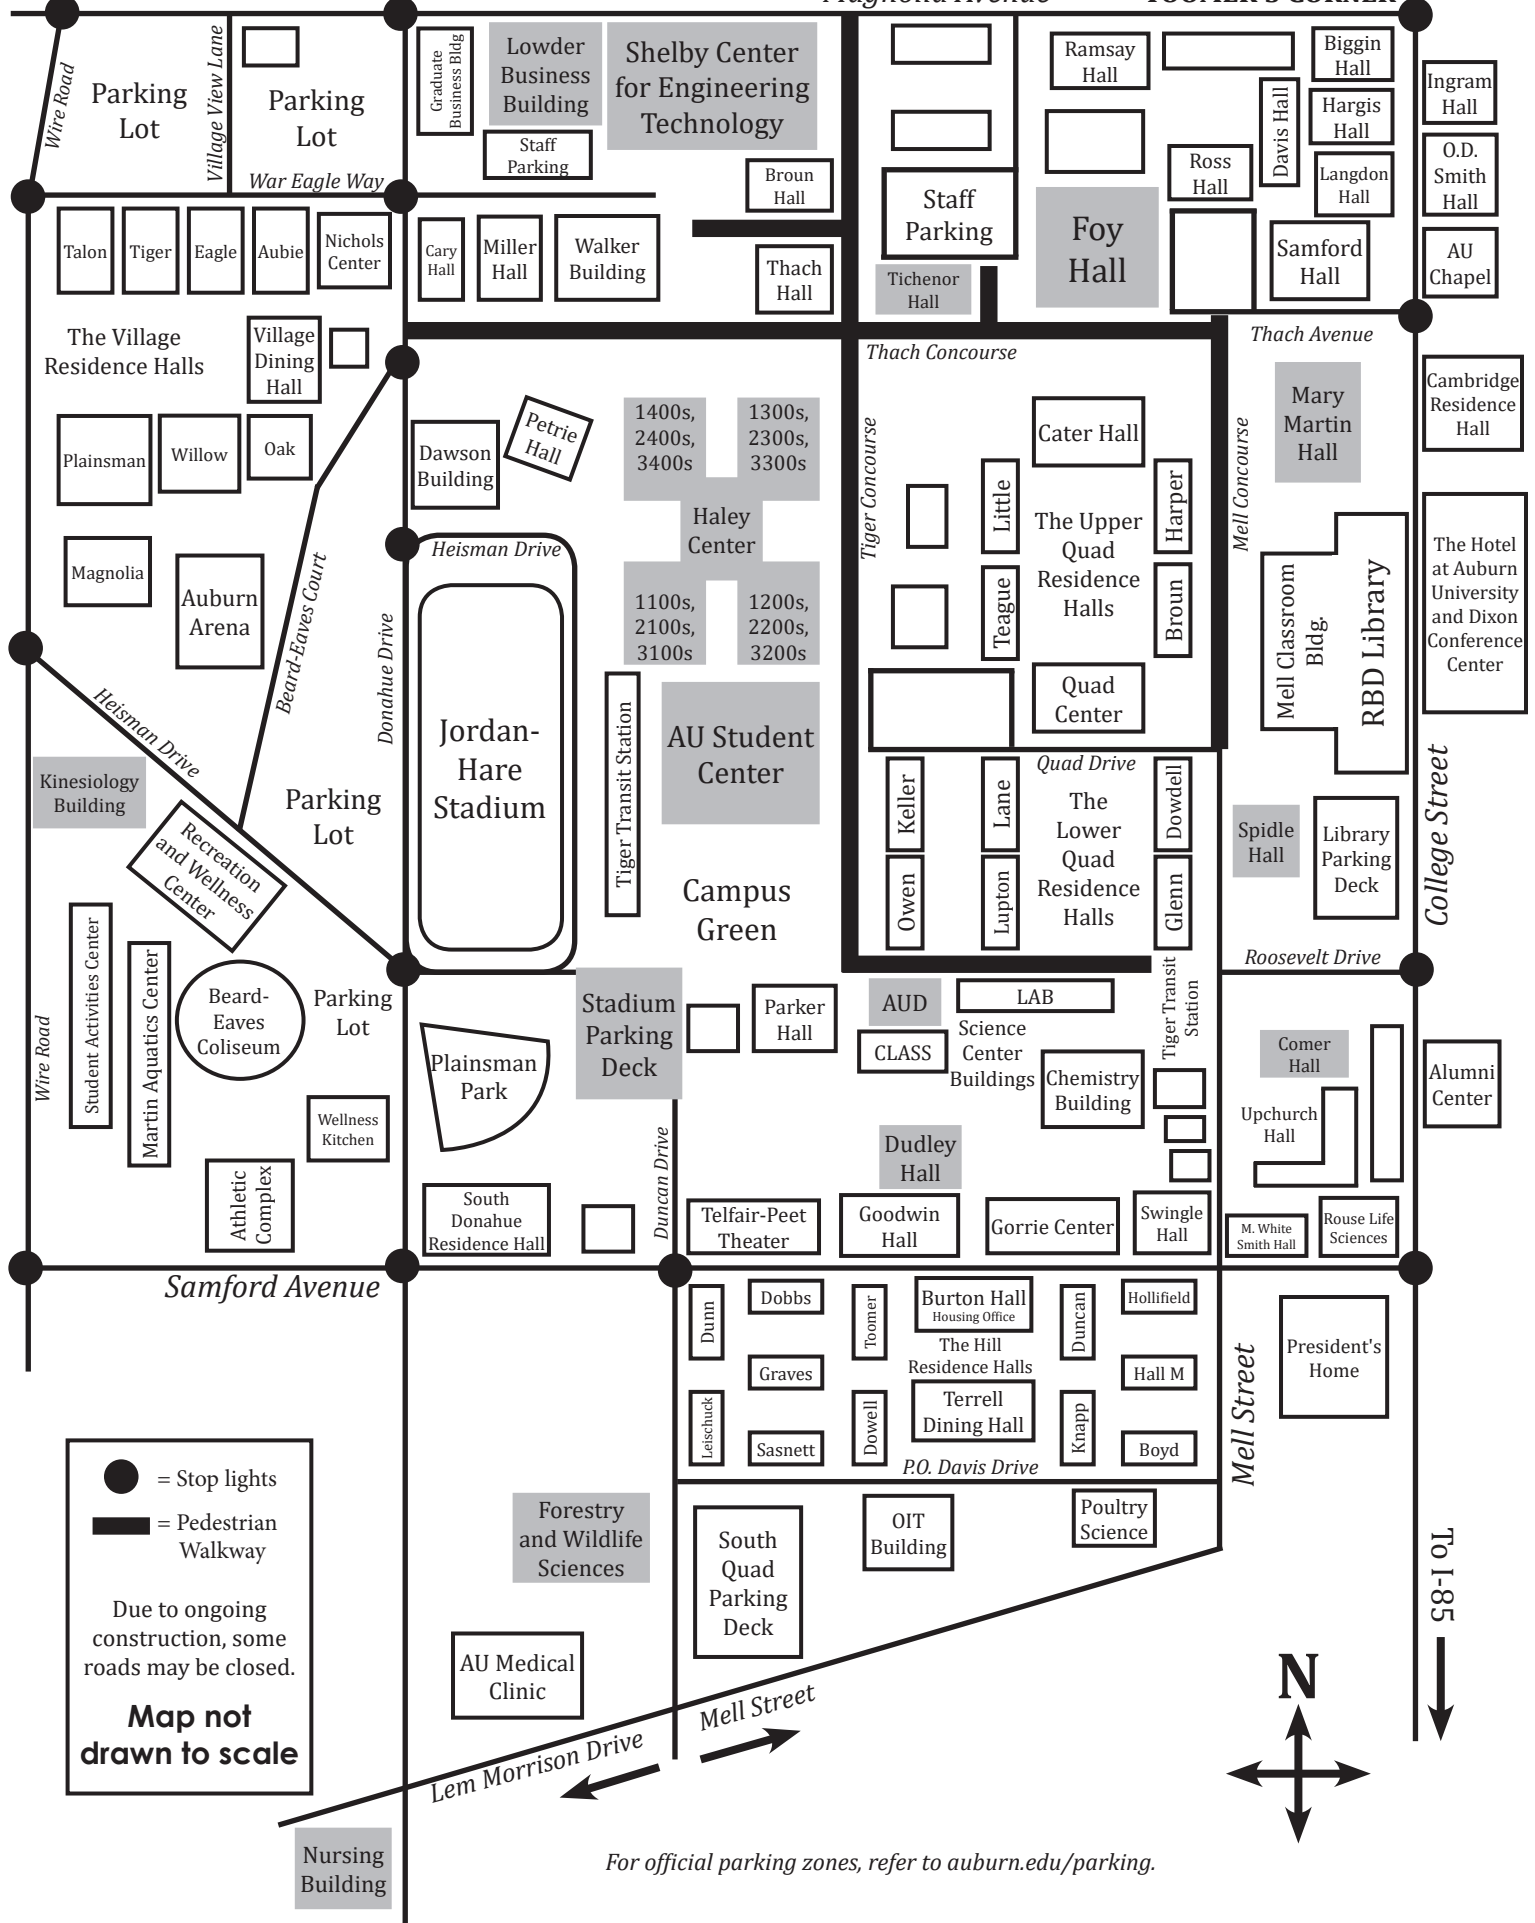

AUBURN UNIVERSITY CAMPUS MAP

Magnolia Avenue

TOOMER'S CORNER

= Stop lights
 = Pedestrian Walkway

Due to ongoing construction, some roads may be closed.

Map not drawn to scale

For official parking zones, refer to auburn.edu/parking.